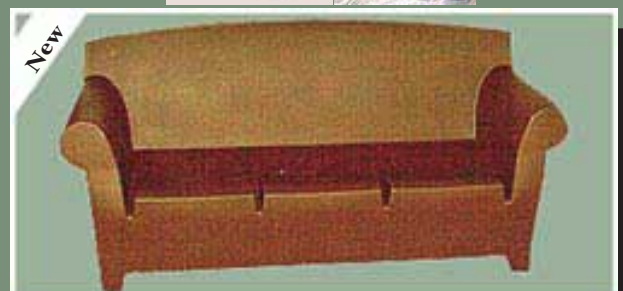

Quality products & exceptional service